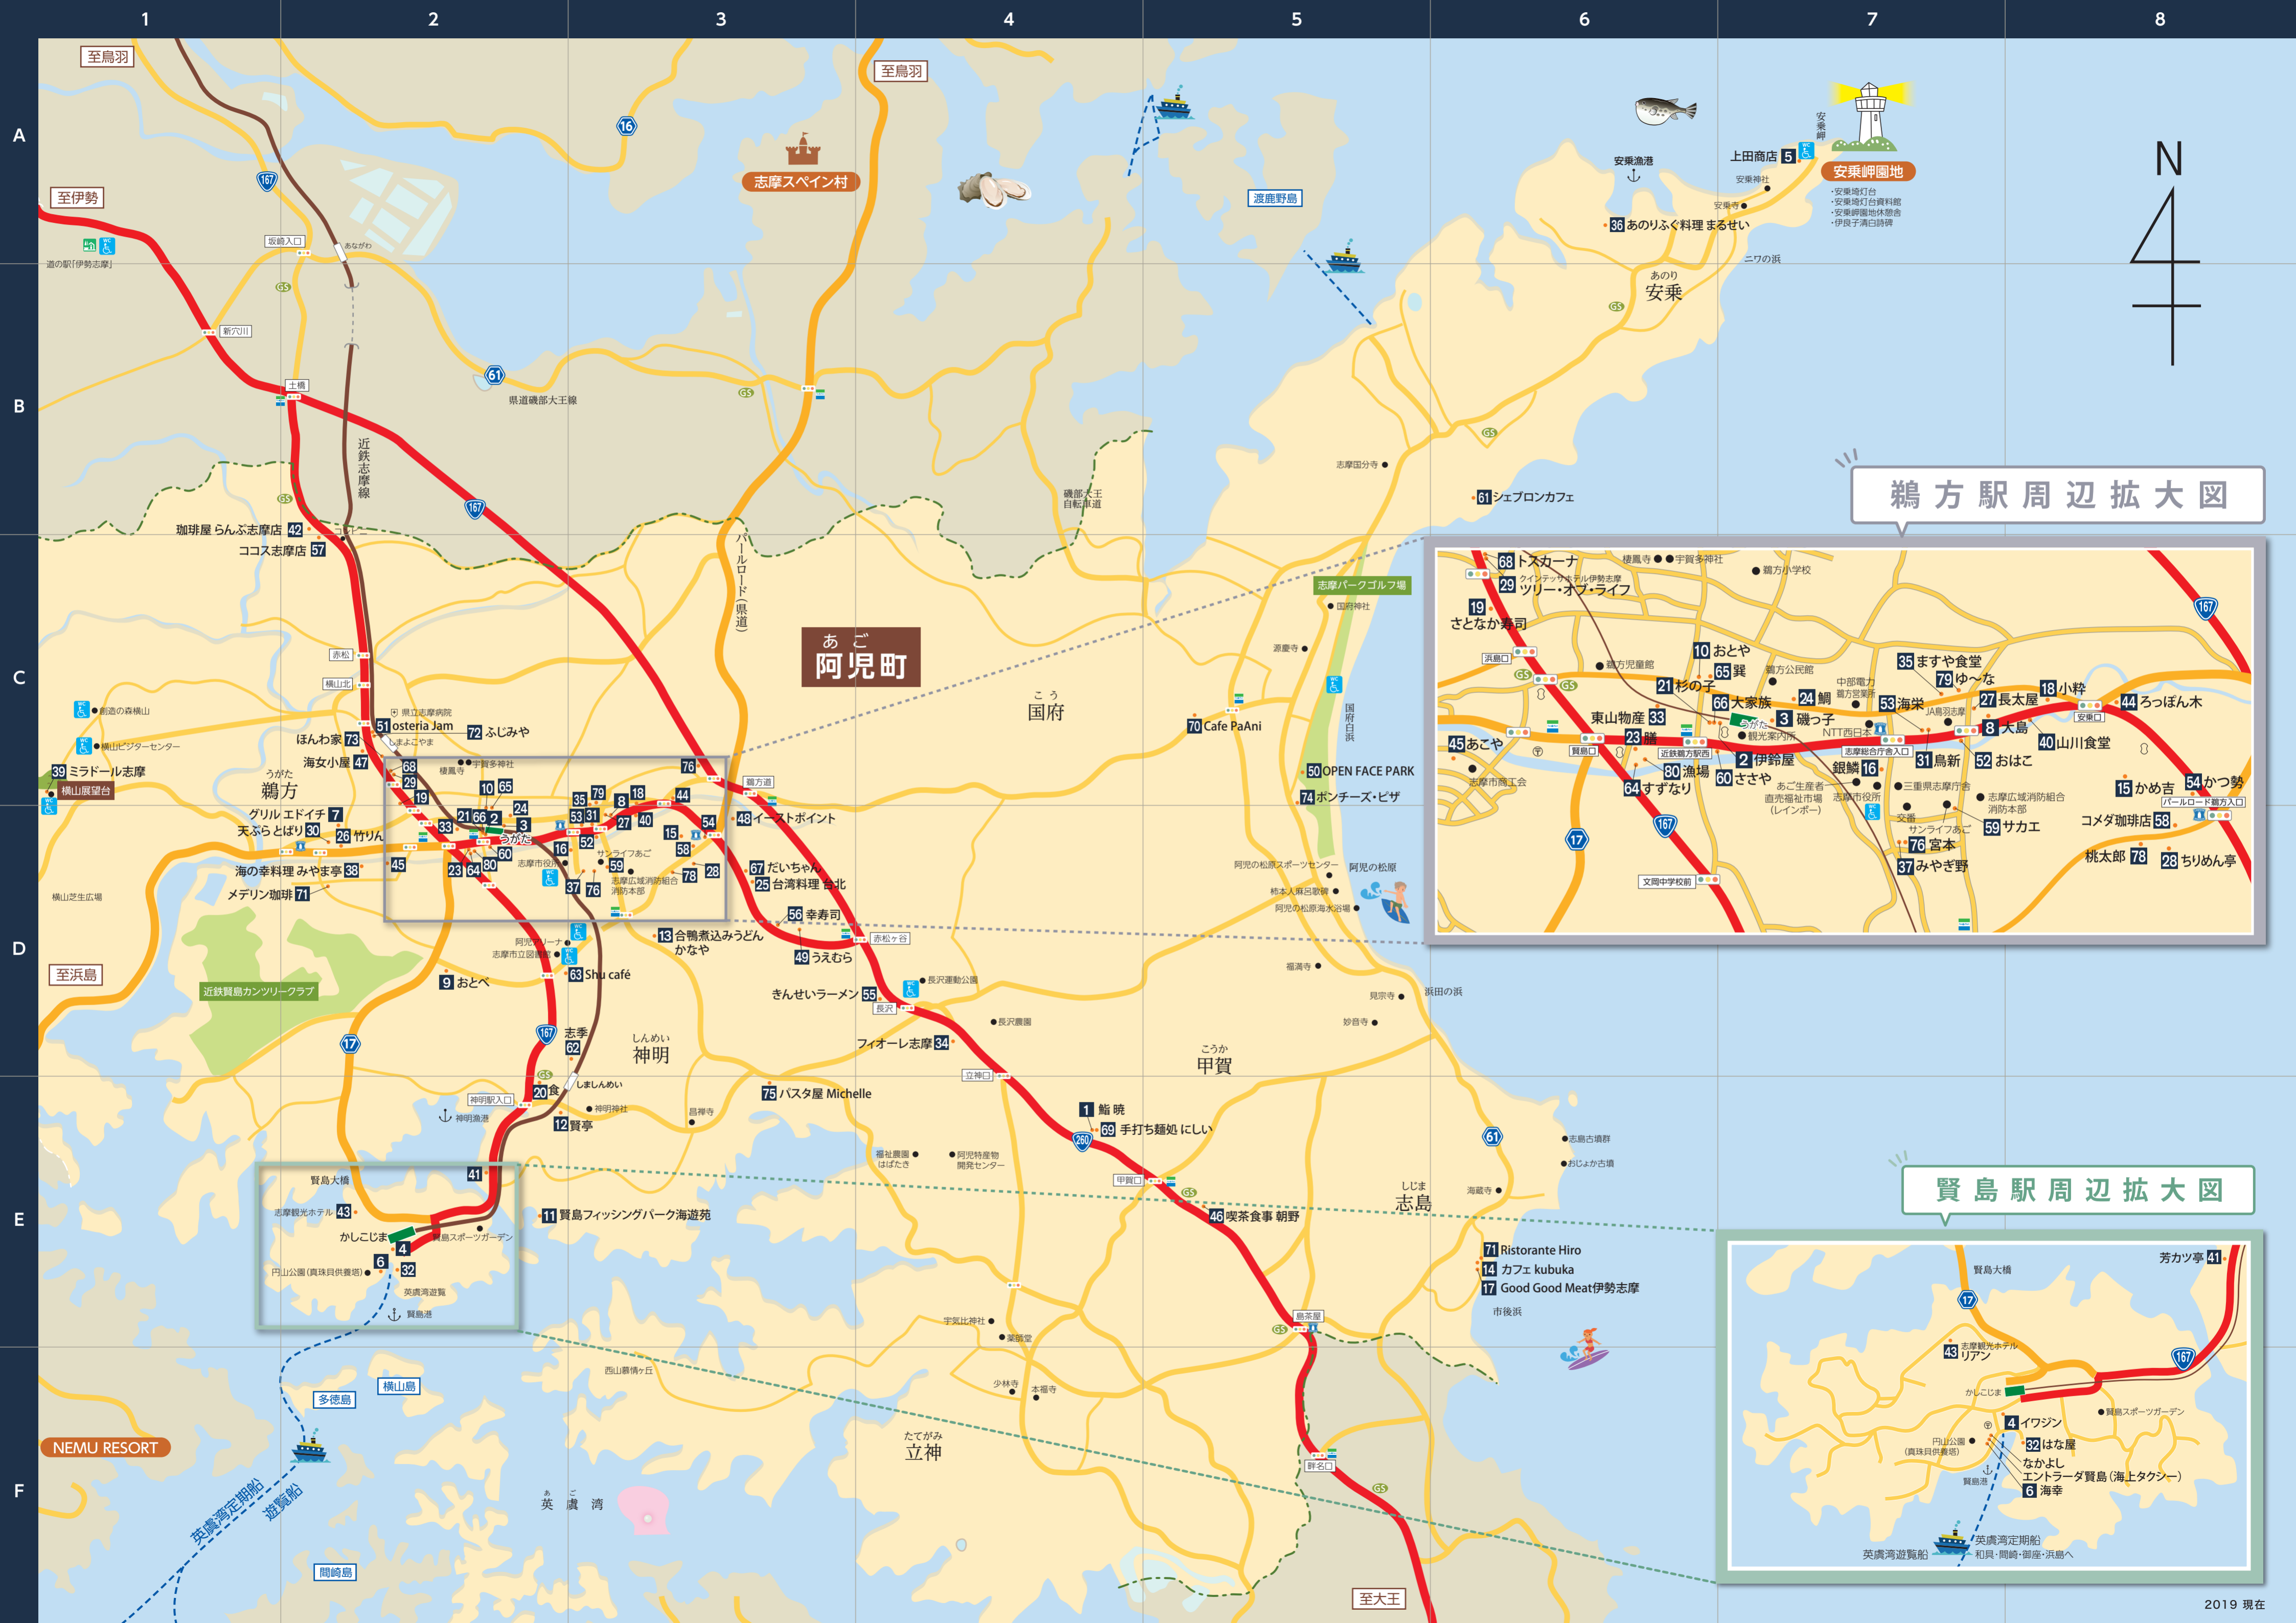

Grid of 30 restaurant listings (1-30) including Sushi Akatsuki, Izakaya Oshima, Cafe KUBUKA, etc. Each listing includes name, address, phone, and hours.

Shima gourmet Map } 志摩市 阿児町のグルメなお店が 78 店舗。お仲間、ご家族、おひとりで、ごゆっくりお過ごしください。

Restaurant listings 31-44 including Washoku Miyaginno, Seafood Miyamatel, Cafe Mirador, Yamakawa Shokudo, etc.

お好みの飲食店を色でお探しください。 Japanese / Sushi / Unagi Western / Italian Cafe / Light meal and refreshments Izakaya / Bar Chinese / Taiwanese / Korean / Asian Soba / Udon / Ramen Yakiniku / Yakitori / Okonomiyaki Others

Restaurant listings 45-80 including Teuchi-udon Akoya, Cafe restaurant Asano, Seafood Amagoya, etc.

鵜方駅周辺拡大図

賢島駅周辺拡大図